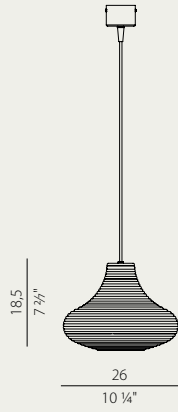

Emma

L091__000.0200