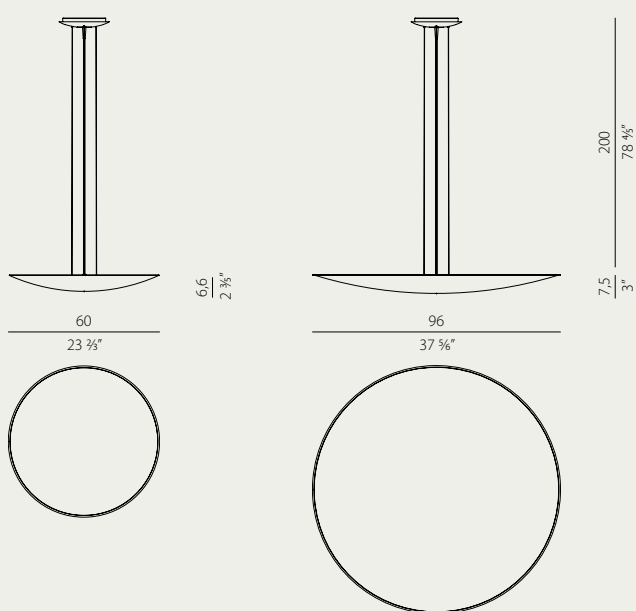

A lamp with a strong identity, GONG characterizes the space in which it is placed and attracts not only for its big dimensions, but above all for the beauty inherent in the simplicity of its shape. A pure disk that hints at three-dimensionality thanks to the careful turning work made on it. A suspension with indirect light emission and LED DALI / PUSH DIMMING technology integrated. In white, black and gold leaf finish, Gong is a journey through time, it can project into the future or bring to mind all the warmth of an ancient craftwork which we continue to pass on for generations.