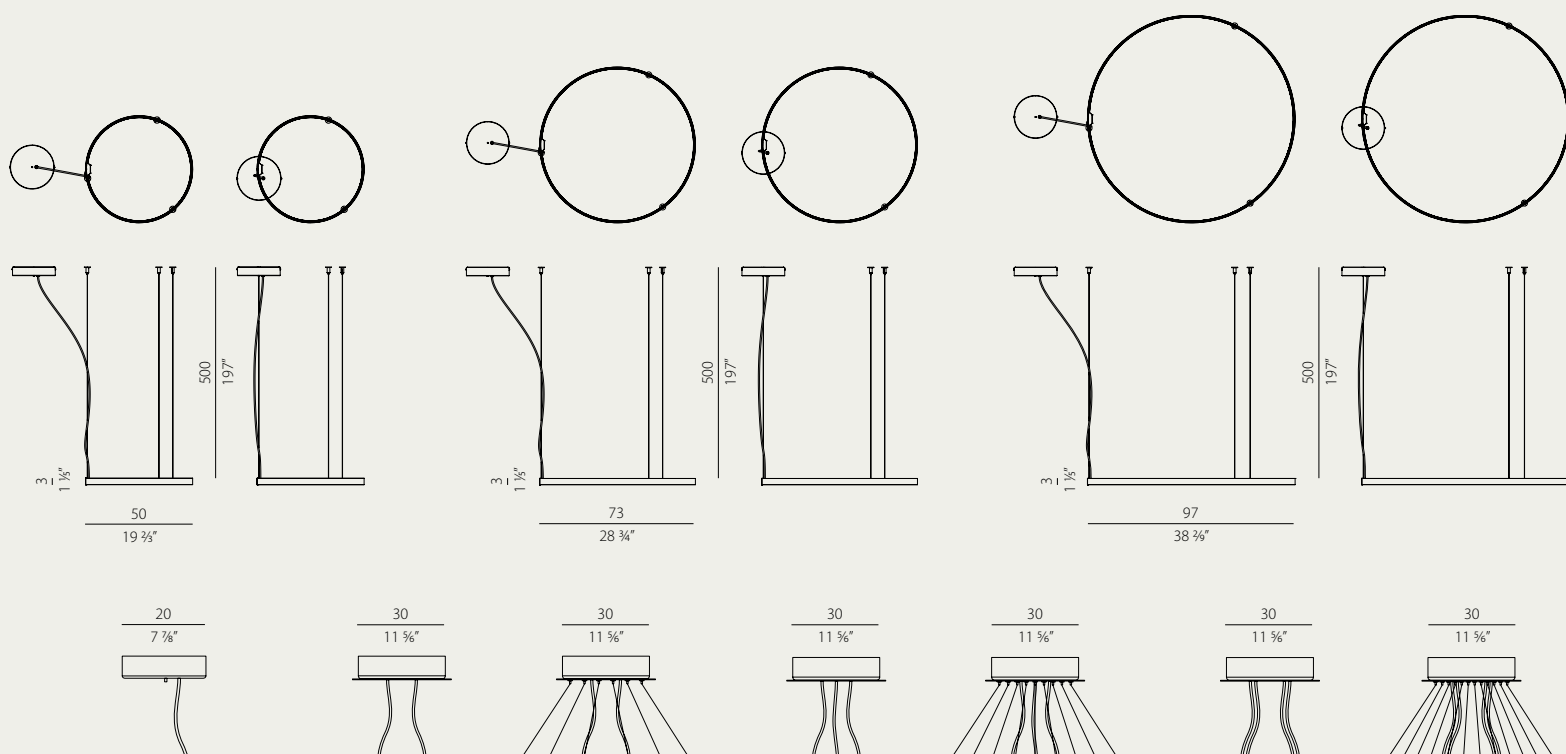

Zero Round is a thin light profile, expression of a design aimed at combining functionality and emotion. The minimalism of the structure combined with the emission of internal light gives to Zero an incredible lightness, a cut of light floating in mid-air. All sizes are equipped with LED technology DALI / PUSH DIMMING. The three available diameters make Zero particularly suitable for creative multiple compositions, so we have designed a canopy that expertly responds with minimal impact to the suspension needs of several elements, to be ordered separately for any type of installation. From white to black, titanium, bronze or mat brass, Zero Round surprises for its ability to communicate elegance and beauty in every version.