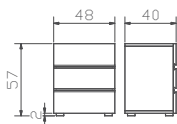

Nachttische, Kommoden | tables de nuit, commodes | bedside tables, chests of drawers

für Montage am Bett
pour montage au lit
for assembling directly
to the bed

Drema

Blumotion

Für unsere Nachttische und Kommoden verwenden wir ausschliesslich den gedämpften Selbsteinzug Blumotion von BLUM.

Pour nos tables de nuit et commodes nous utilisons exclusivement les tiroirs avec système d'amortissement Blumotion de BLUM.

For our bedside tables and chests of drawers we utilize exclusively the silent and soft self closing drawer runner Blumotion of BLUM.

Ausführungen | exécutions | executions

Holz | bois | wood

86
Eiche natur, gebürstet, geölt
Chêne naturel, brossé, huilé
Oak natural, brushed, oiled

89
Eiche graphit, gebürstet, geölt
Chêne graphit, brossé, huilé
Oak graphit, brushed, oiled

91
Eiche cognac, gebürstet, geölt
Chêne cognac, brossé, huilé
Oak cognac, brushed, oiled