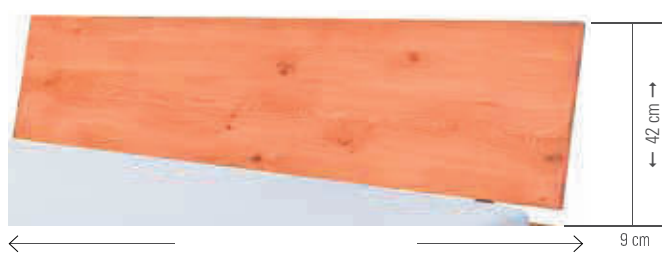

Kopfteile | têtes de lit | headboards

Lisio

Gepolsterte Kopfteile, Wandpaneele, Stoffauswahl/Farben siehe Register 1, Lampen siehe Register 2.

Têtes de lits rembourrées, panneaux muraux, choix de tissus/couleurs voir registre 1, lampes voir registre 2.

Upholstered headboards, wallpanels, choice of tissues/colours see index 1, lamps see index 2.

Adapter | adaptateur | adapter

Bei hohen Matratzen kann mit dem Verlängerungsadapter das Kopfteil um 9 oder 13 cm erhöht werden.

La tête de lit peut être rehaussée de 9 ou 13 cm avec l'adaptateur quand le matelas est plus épais.
With the extension adapter the headboard can be extended 9 or 13 cm if mattresses are high.

Head-Plus Metall | métal | metal