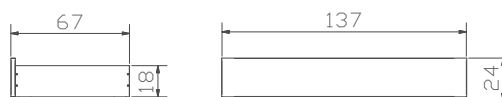

Roll-Box 25

Stauraum | compartiment de rangement | storage space

Roll-Box 20	=	134 × 61 × 13 cm
Roll-Box 25	=	134 × 61 × 16 cm