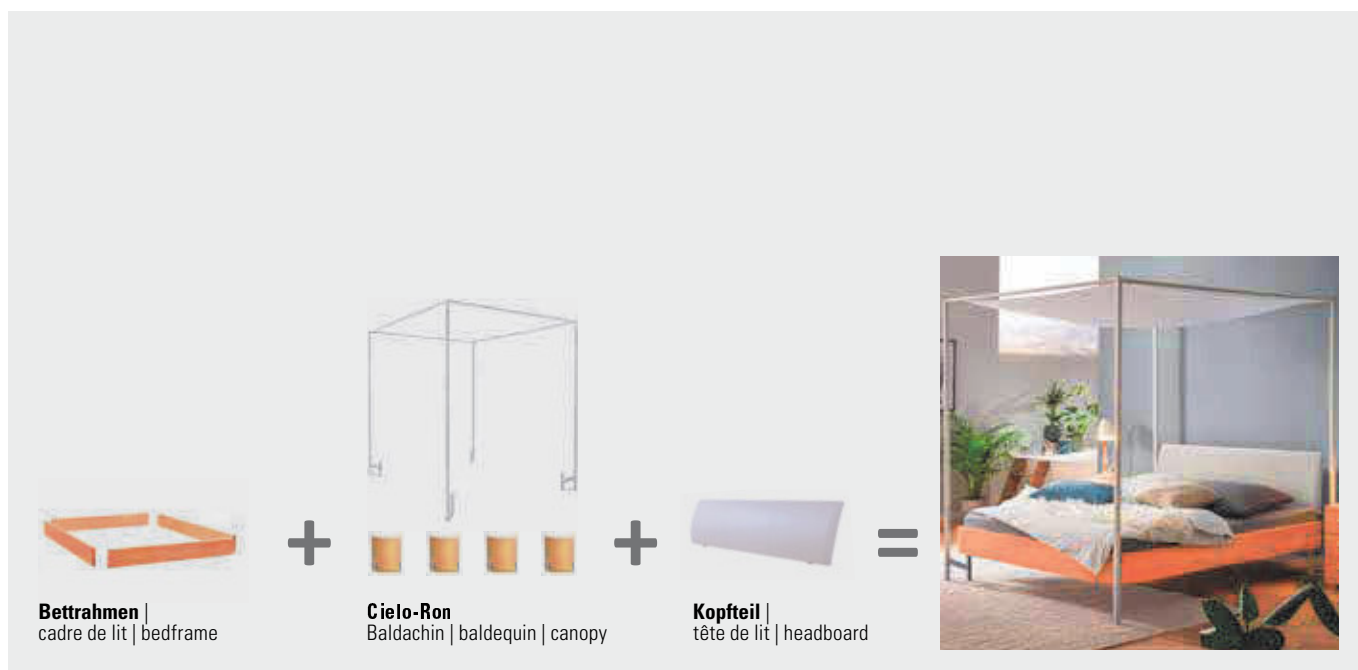

box = bottom incl., handling see pages 9.12–9.13
for Practico-Ron box:
Slats **Ultrafree-Lift KF**
Head/footpiece adjustable
Frame, height 7 cm and 28 slats are of beech veneer board
Total height 11 cm

Slats **Econom-move**
Not adjustable
Frame, height 6 cm and 28 slats are of beech veneer board
Total height 9 cm

Pneumatic compression spring and all fittings included

Details for Ultrafree-Lift KF and Econom-move
see index 13, pages 6