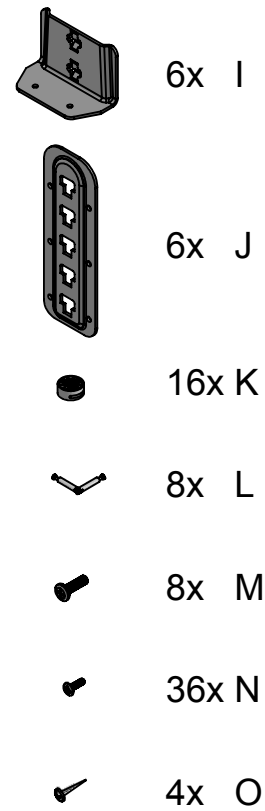

DUTCH FURNITURE

TRECOMPANY.

Pure - Manual

1

2 x A

2 x B

6 x J

36 x N

2

16 x K

8 x L

3

4

1 x C

6 x I

4 x O

5

1 x D

2 x E

8 x M