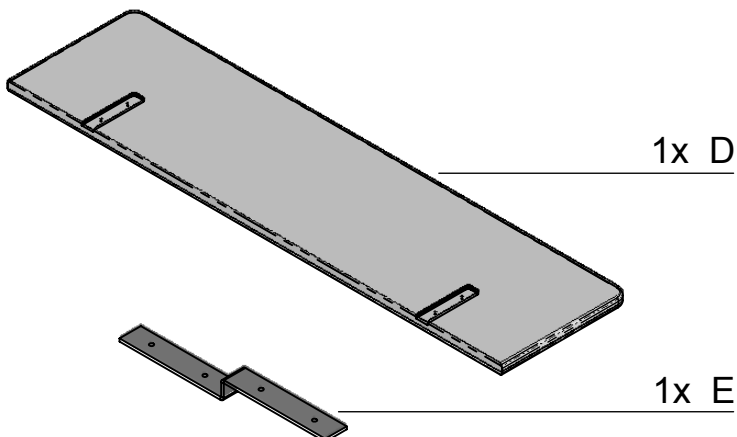

DUTCH FURNITURE

TRECOMPANY.

Pure - Manual

1

2 x A

2 x B

6 x J

36 x N

2

16 x K

8 x L

3

4

1 x C

6 x I

4 x O