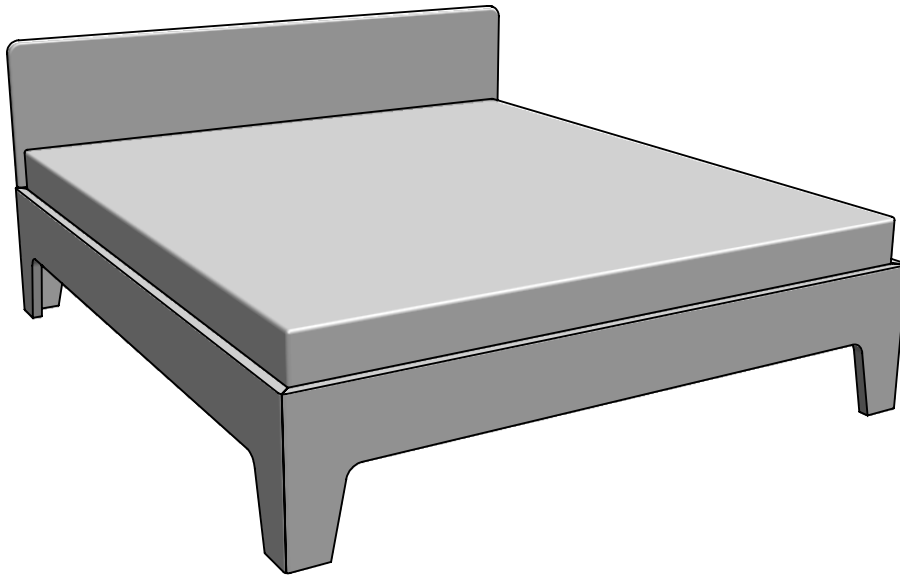

DUTCH FURNITURE

TRECOMPANY.

Pure - Manual

1

2 x A

2 x B

6 x J

36 x N

2

16 x K

8 x L

3

4

1 x C

6 x I

4 x O

5

1 x D

2 x E

8 x M