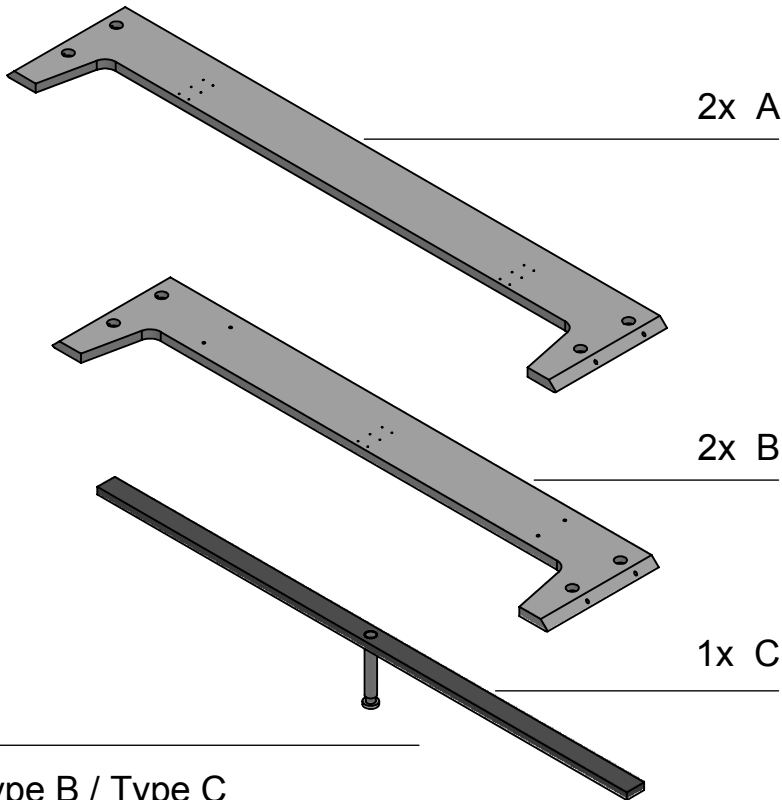

DUTCH FURNITURE

TRECOMPANY.

Pure - Manual

1

2 x A

2 x B

6 x J

36 x N

2

16 x K

8 x L

3

4

1 x C

6 x I

4 x O

5

1 x D

2 x E

8 x M